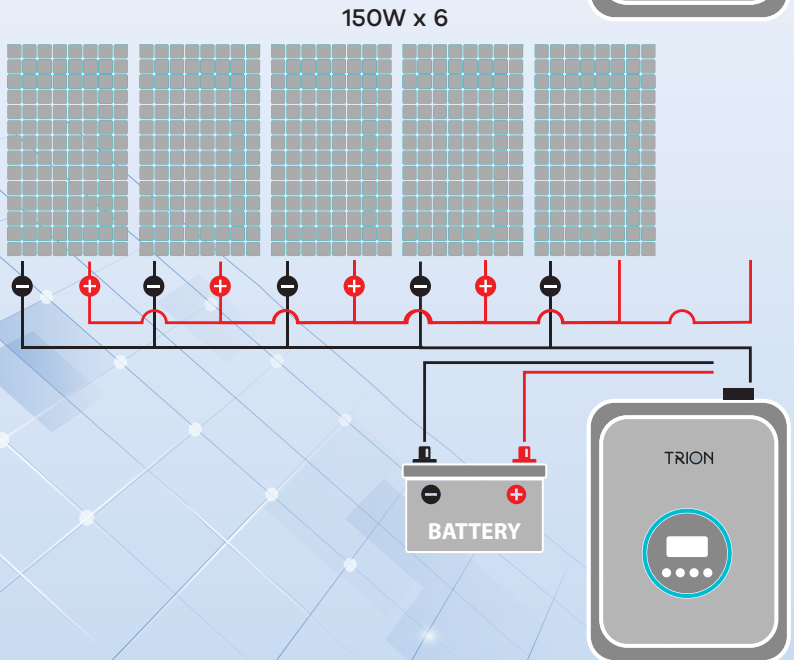

WISE-1201

Solar system installation

Opt-1

Opt-2