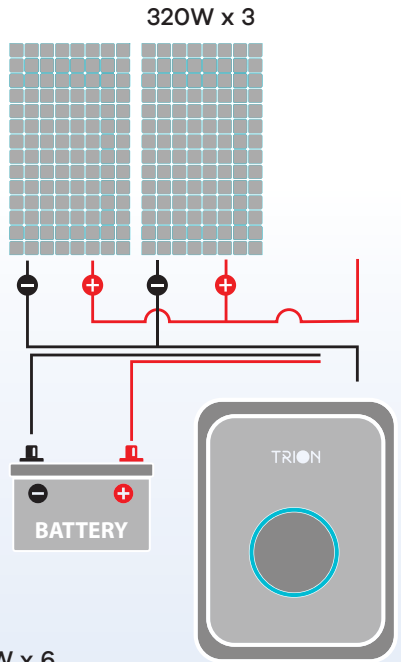

WISE-1201

Solar system installation

Opt-1